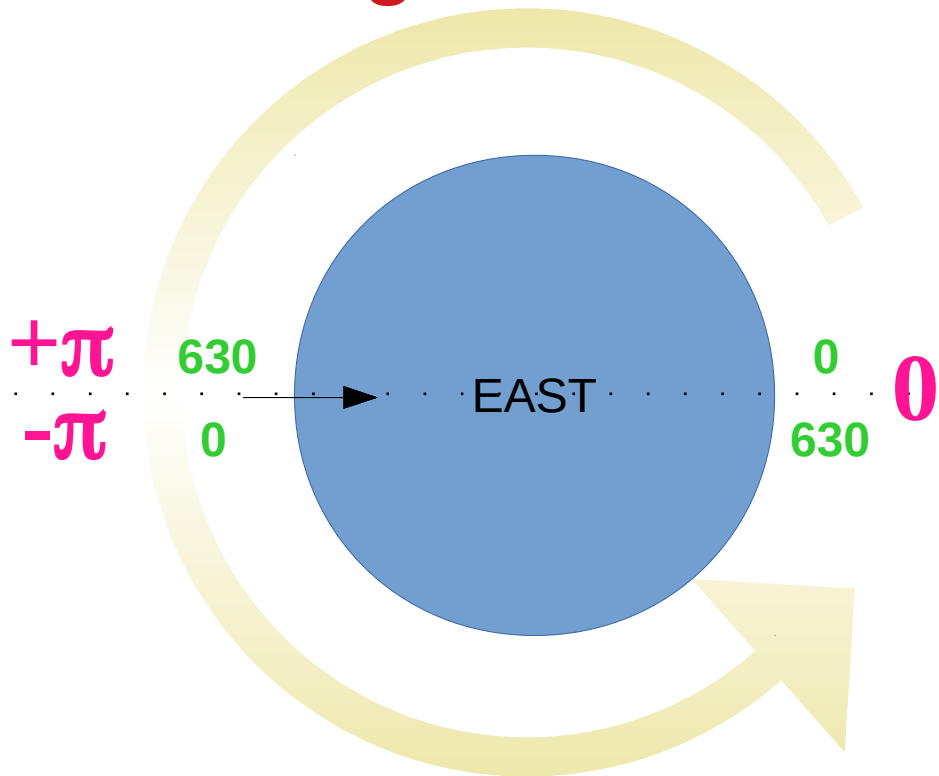

GEMROC
0 → blue
1 → green
2 → red
3 → yellow

bold=east; not bold=west

CgemBoss

GRAAL