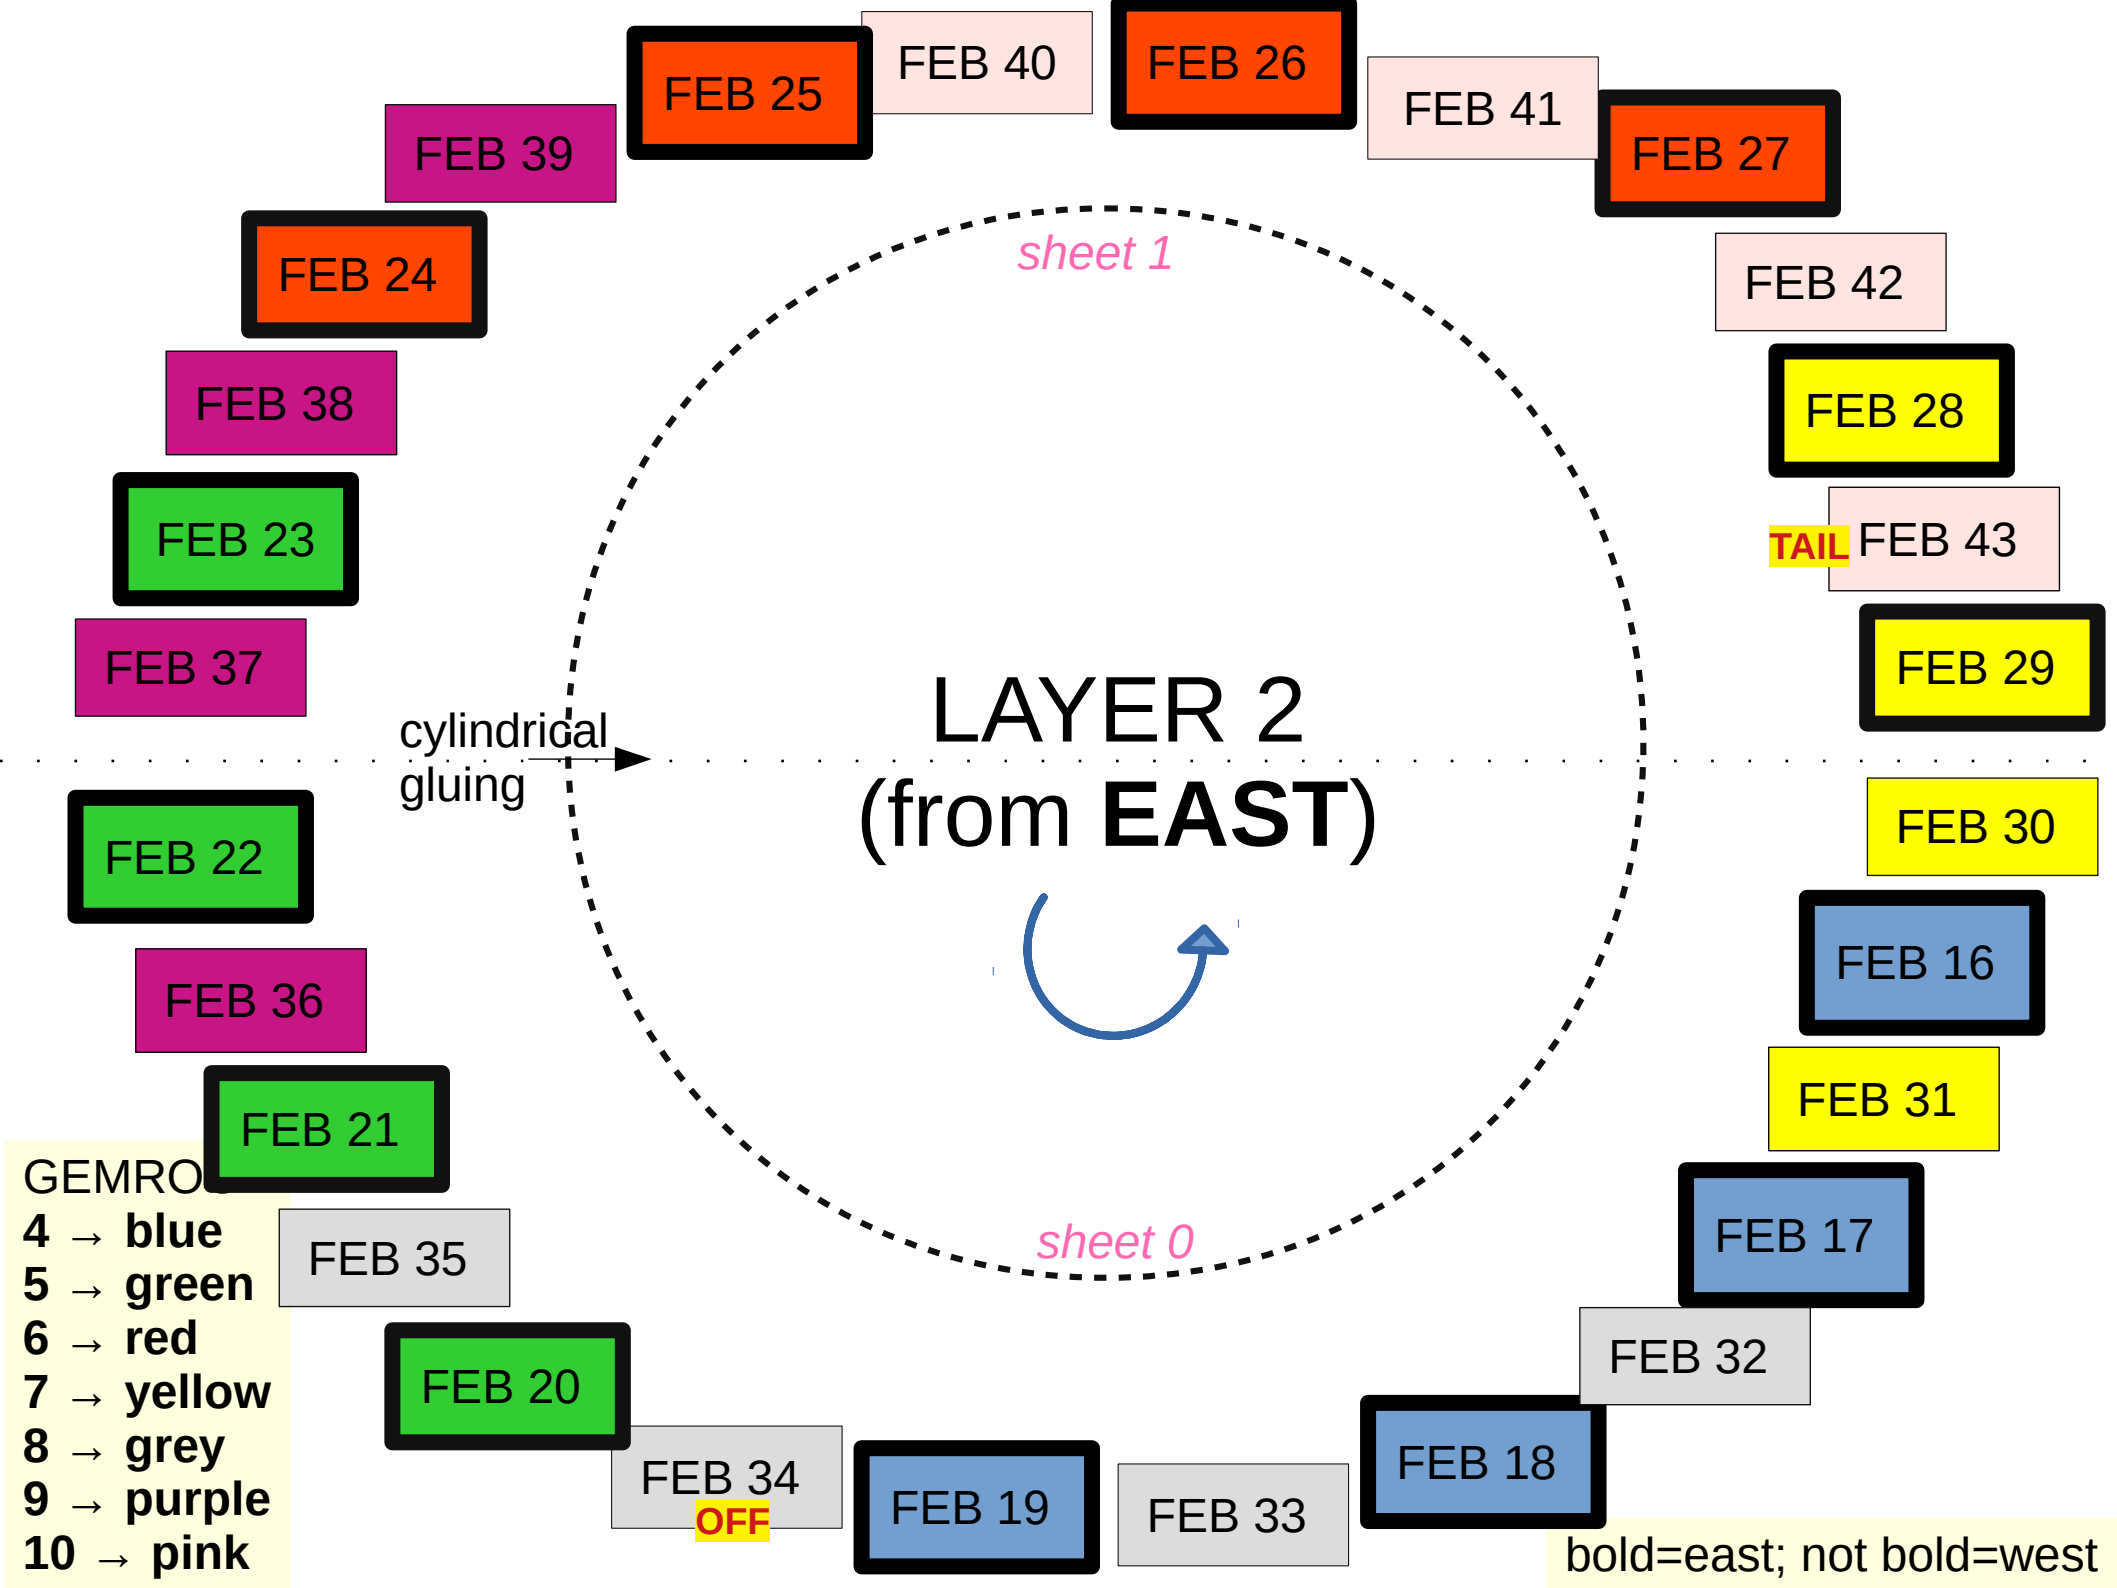

GEMROC
0 → blue
1 → green
2 → red
3 → yellow

bold=east; not bold=west

CgemBoss

GRAAL