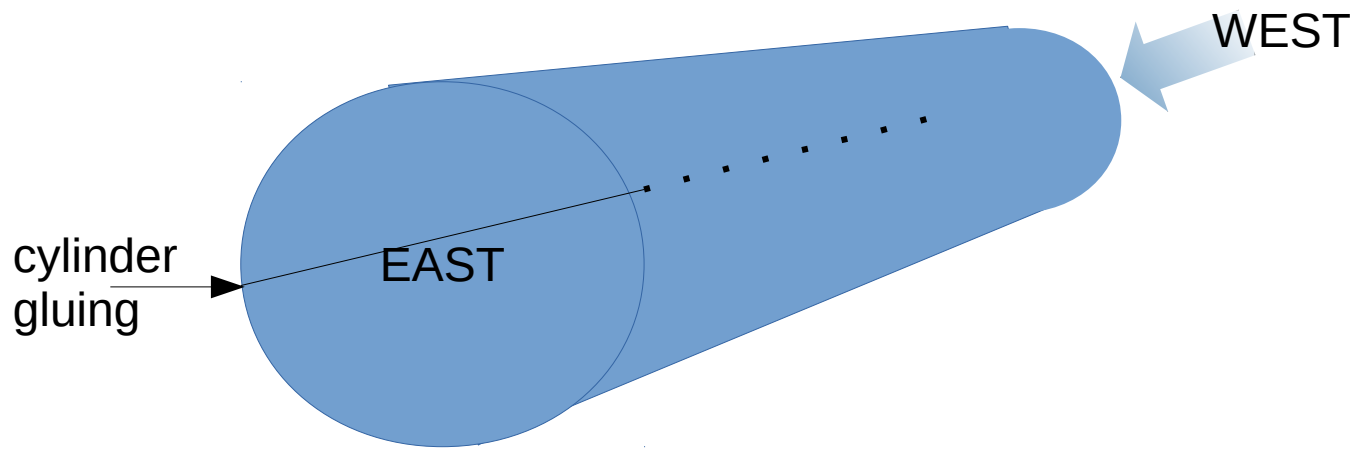

GEMROC
0 → blue
1 → green
2 → red
3 → yellow

bold=east; not bold=west

CgemBoss

GRAAL