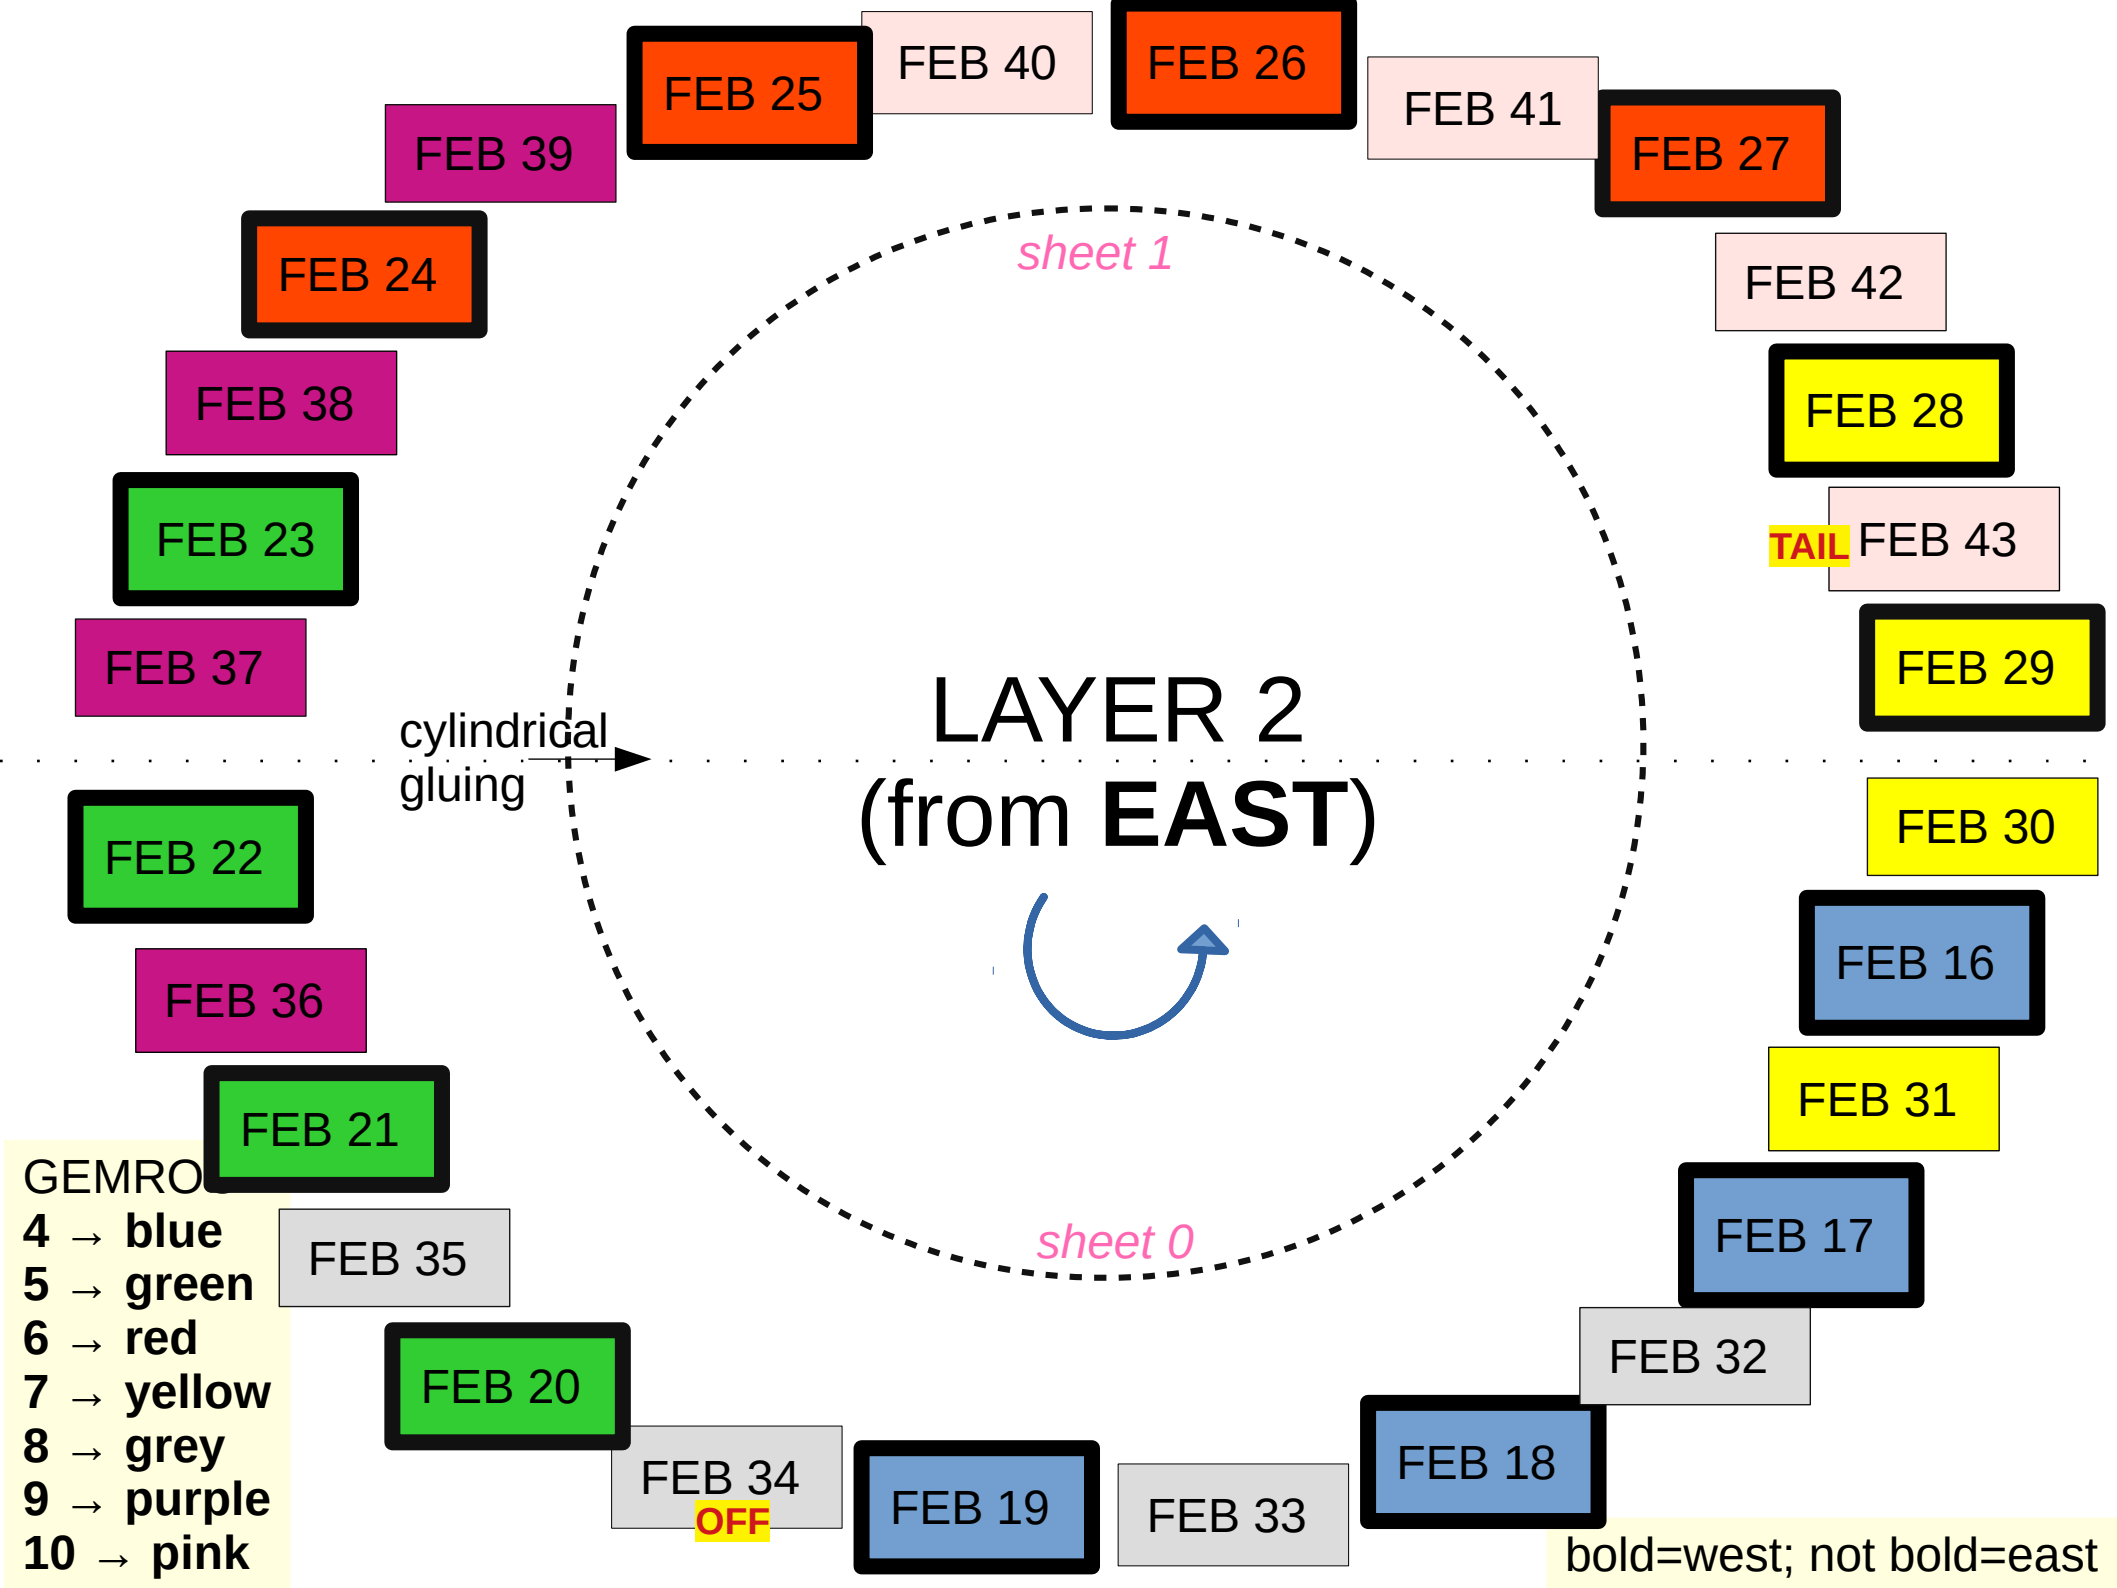

GEMROC  
 0 → blue  
 1 → green  
 2 → red  
 3 → yellow

bold=west; not bold=east

**FEB 25**

FEB 40

**FEB 26**

FEB 41

**FEB 27**

FEB 39

**FEB 24**

FEB 42

FEB 38

**FEB 28**

**FEB 23**

**TAIL** FEB 43

FEB 37

**FEB 29**

**FEB 17**

4 → blue

**FEB 20**

FEB 32

5 → green

FEB 34  
**OFF**

**FEB 19**

FEB 33

6 → red

**FEB 18**

7 → yellow

bold=west; not bold=east

8 → grey